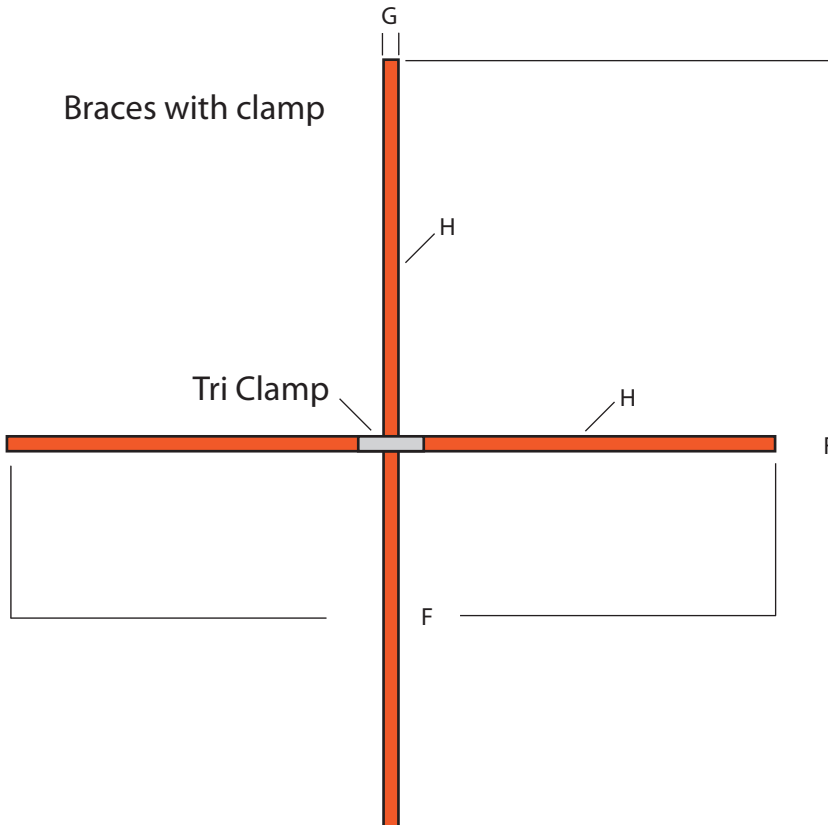

DIMENSIONS

A	36.00"
B	51.00"
C	6.00"
D	16.00"
E	1.00"
F	47.25"
G	1.25"
H	.1875" Thickness
I	12.5"
J	2.00"
K	8.00"
L	9.00"
M	4.00"
N	
O	

Sign material available in
 Non Reflective Fluorescent Mesh
 Non Reflective Fluorescent Orange Vinyl
 3M RS30 Fluorescent Orange Reflective Vinyl
 3M RS34 White Reflective Vinyl
 Reflexite Super Bright
 Reflexite Marathon

	36" ROLL UP SIGN STITCHED POCKETS	
	JBC SAFETY PLASTIC INC. 710 Nogales St Industry Ca 91748	
Date 5/28/09	DWG. NO. RUSTCHP36	