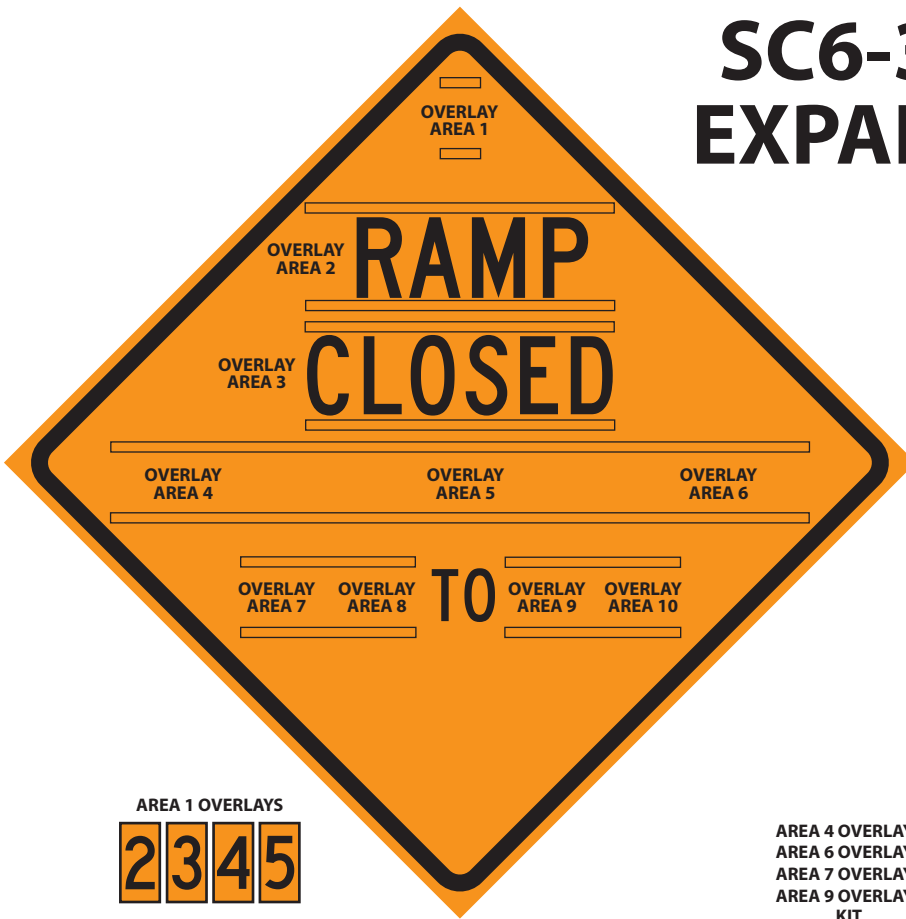

DATED INFORMATION SIGN

SC6-3 (CA) 48" x 48" EXPANDED PACKAGE

AREA 1 OVERLAYS

AREA 2 OVERLAYS
KIT CONTAINS 1 EACH
23" x 8"

AREA 3 OVERLAYS
KIT CONTAINS 1 EACH
23" x 8"

AREA 4 OVERLAYS
KIT CONTAINS 1 EACH
12" x 6"

AREA 5 OVERLAYS
KIT CONTAINS 1 EACH
12" x 6"

AREA 5 OVERLAY
KIT CONTAINS 1 EACH
6" x 6"

AREA 8 OVERLAYS
AREA 10 OVERLAYS
KIT CONTAINS 2 EACH
6" x 6"

AREA 4 OVERLAYS
AREA 6 OVERLAYS
AREA 7 OVERLAYS
AREA 9 OVERLAYS

KIT
CONTAINS

AREA 5 OVERLAY
KIT CONTAINS 1 EACH
3" x 6"

AREA 4 OVERLAY
AREA 5 OVERLAY
AREA 6 OVERLAY
KIT
CONTAINS

ADDITIONAL OVERLAYS AVAILABLE NOT INCLUDED IN KIT

AREA 1 OVERLAY
7" x 7"

AREA 2 OVERLAYS
23" x 8"