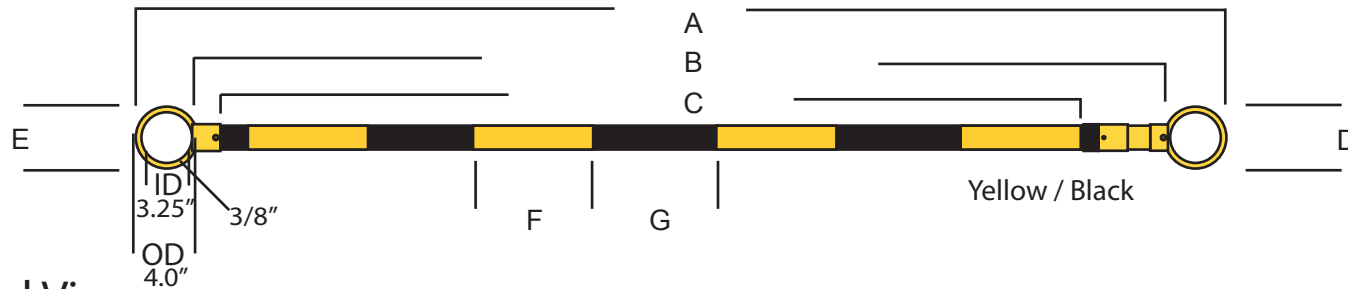

DIMENSIONS

Inches Millimeters

A	72.50"	1841.5mm
B	65.00"	1651mm
C	57.50"	1460.5mm
D	4.00"	101.6mm
E	3.375"	85.725mm
F	8.00"	203.2mm
G	8.00"	203.2mm
H	127.00"	3225.8mm
I	119.50"	3035.3mm
J	114.75"	2914.65mm
K	57.50"	1460.5mm
L	54.50"	1384.3mm
M	1.609375"	40.878mm
N	1.375"	34.925mm
O		

Shipping Weight Single Unit	Shipping Weight Box of 20 units
1.45lbs	35lbs
.66kg	15.86kg

Color Options

Orange / White

Green / White

Red / White

Blue / White

Unextended View

Extended View

Constructed of ABS (Acrylonitrile Butadiene Styrene) Plastic
Engineer Grade Reflective Sheeting Standard

*Customized Logo Decals available upon request

10 FOOT CONE BAR

JBC SAFETY PLASTIC INC.
710 NOGALES ST
CITY OF INDUSTRY CA, 91748
www.jbcsafety.com