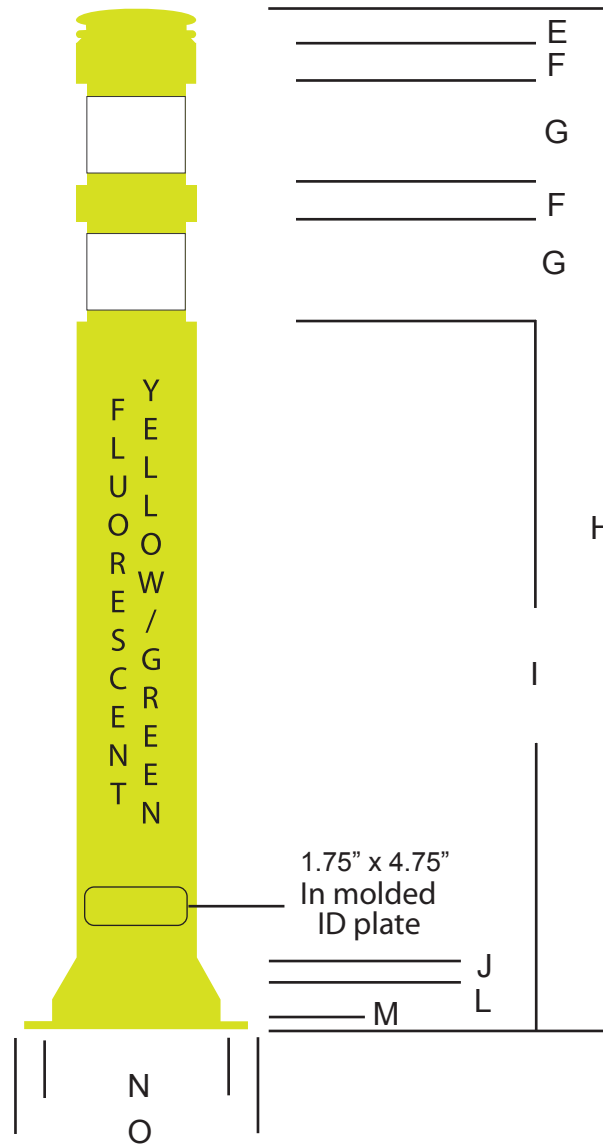

DIMENSIONS

A	4.125"
B	1.1875"
C	1.1387"
D	2.5745"
E	1.1387"
F	1.1875"
G	4.25"
H	42.00"
I	30.50"
J	1.50"
K	
L	1.50"
M	.25"
N	4.625"
O	6.375"

Weight		
1.85 lbs		

Notes:

Post material LDPE Low Density Polyethylene plastic

Available in a wide variety of colors blue, white, black, yellow, green, Fluorescent yellow green and red.

	<h2>DELINEATOR TUBE DOME TOP</h2>	
	<p>JBC SAFETY PLASTIC INC. 16750 CHESTNUT ST CITY OF INDUSTRY CA 91748 www.jbcsafety.com</p>	
Date 11/18/13		DWG. NO. Dome Top