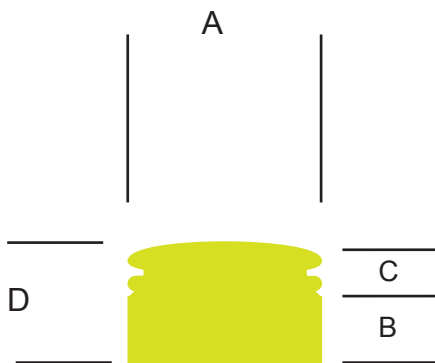

DIMENSIONS

A	4.125"
B	1.1875"
C	1.1387"
D	2.5745"
E	1.1387"
F	1.1875"
G	4.25"
H	42.00"
I	30.50"
J	1.50"
K	
L	1.50"
M	.25"
N	4.625"
O	6.375"

Weight		
1.85 lbs		

Notes:

Post material LDPE Low Density Polyethylene plastic

Available in a wide variety of colors blue, white, black, yellow, green, Fluorescent yellow green and red.

	<h2>DELINEATOR TUBE DOME TOP</h2>	
	<p>JBC SAFETY PLASTIC INC. 16750 CHESTNUT ST CITY OF INDUSTRY CA 91748 www.jbcsafety.com</p>	
Date 11/18/13		DWG. NO. Dome Top