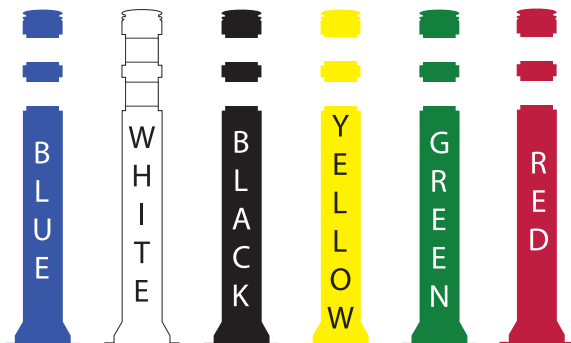

DIMENSIONS

A	4.125"
B	1.1875"
C	1.1387"
D	2.5745"
E	1.1387"
F	1.1875"
G	4.25"
H	42.00"
I	30.50"
J	1.50"
K	
L	1.50"
M	.25"
N	4.625"
O	6.375"

Weight		
1.85 lbs		

Notes:

Post material LDPE Low Density Polyethylene plastic

Available in a wide variety of colors blue, white, black, yellow, green, Fluorescent yellow green and red.

	<h2>DELINEATOR TUBE DOME TOP</h2>	
	<p>JBC SAFETY PLASTIC INC. 16750 CHESTNUT ST CITY OF INDUSTRY CA 91748 www.jbcsafety.com</p>	
Date 11/18/13		DWG. NO. Dome Top