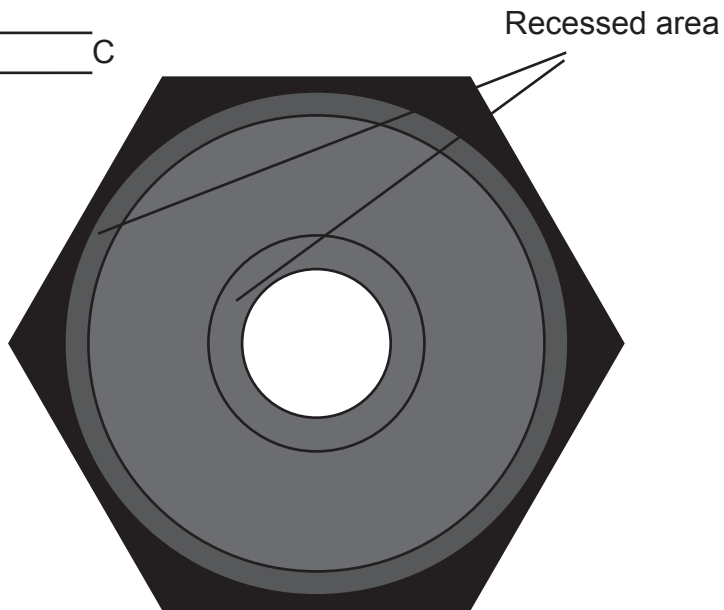

DIMENSIONS

A	17.50"
B	4.625" Dia
C	2.5"
D	
E	
F	
G	
H	
I	
J	
K	
L	
M	
N	
O	

Weight	
18.0 LBS	

Top View

Side View

Manufactured from 100% Recycled rubber tires and re-vulcanized for durability

	<p><b>DELINEATOR TUBE BASE</b></p> <p><b>BV-18</b></p>	
	<p>JBC SAFETY PLASTIC INC.          16750 CHESTNUT ST          CITY OF INDUSTRY CA 91748  <a href="http://www.jbcsafety.com">www.jbcsafety.com</a></p>	
<p>Date 8/08/19</p>		<p>DWG. NO. <b>BV-18</b></p>