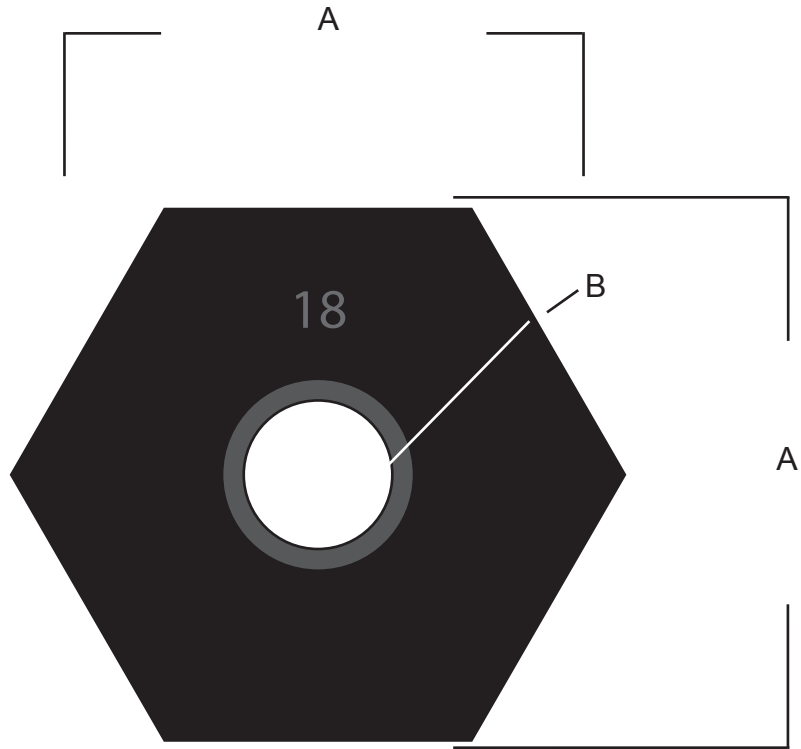

DIMENSIONS

A	17.50"
B	4.625" Dia
C	2.5"
D	
E	
F	
G	
H	
I	
J	
K	
L	
M	
N	
O	

Weight	
18.0 LBS	

Top View

Side View

Manufactured from 100% Recycled rubber tires and re-vulcanized for durability

	<p><b>DELINEATOR TUBE BASE</b></p> <p><b>BV-18</b></p>	
	<p>JBC SAFETY PLASTIC INC.          16750 CHESTNUT ST          CITY OF INDUSTRY CA 91748  <a href="http://www.jbcsafety.com">www.jbcsafety.com</a></p>	
<p>Date 8/08/19</p>		<p>DWG. NO. <b>BV-18</b></p>