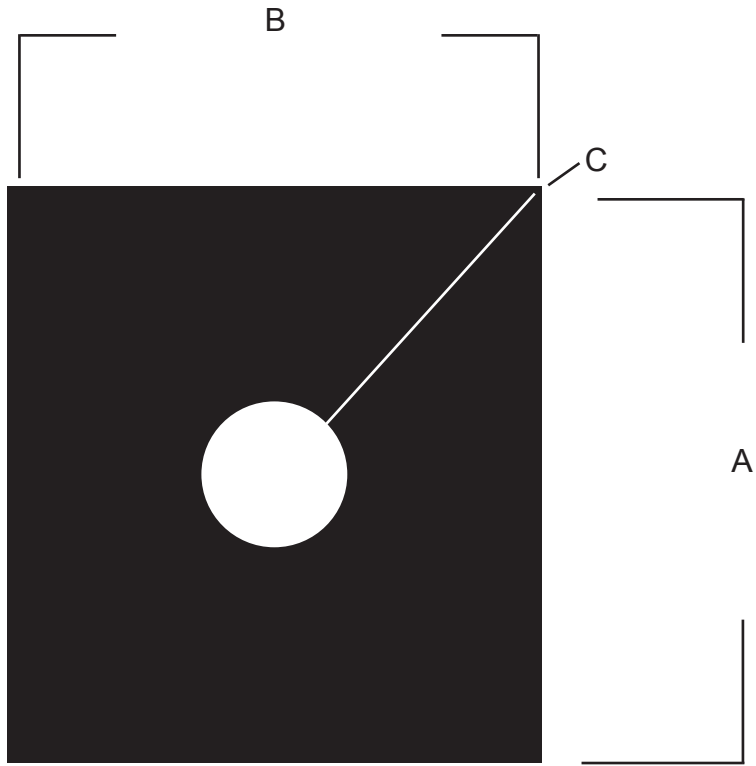

DIMENSIONS

A	17.25"
B	15.25"
C	4.625" Dia
D	1.375"
E	8.0" Dia
F	
G	
H	
I	
J	
K	
L	
M	
N	
O	

Weight	
10.0 LBS	

Top View

Side View

Bottom View

Manufactured from 100% Recycled rubber tires and re-vulcanized for durability

	<p>DELINEATOR TUBE BASE</p> <p>BV-10</p>	
	<p>JBC SAFETY PLASTIC INC. 16750 CHESTNUT ST CITY OF INDUSTRY CA 91748 www.jbcsafety.com</p>	
<p>Date 8/21/19</p>		<p>DWG. NO. BV-10</p>