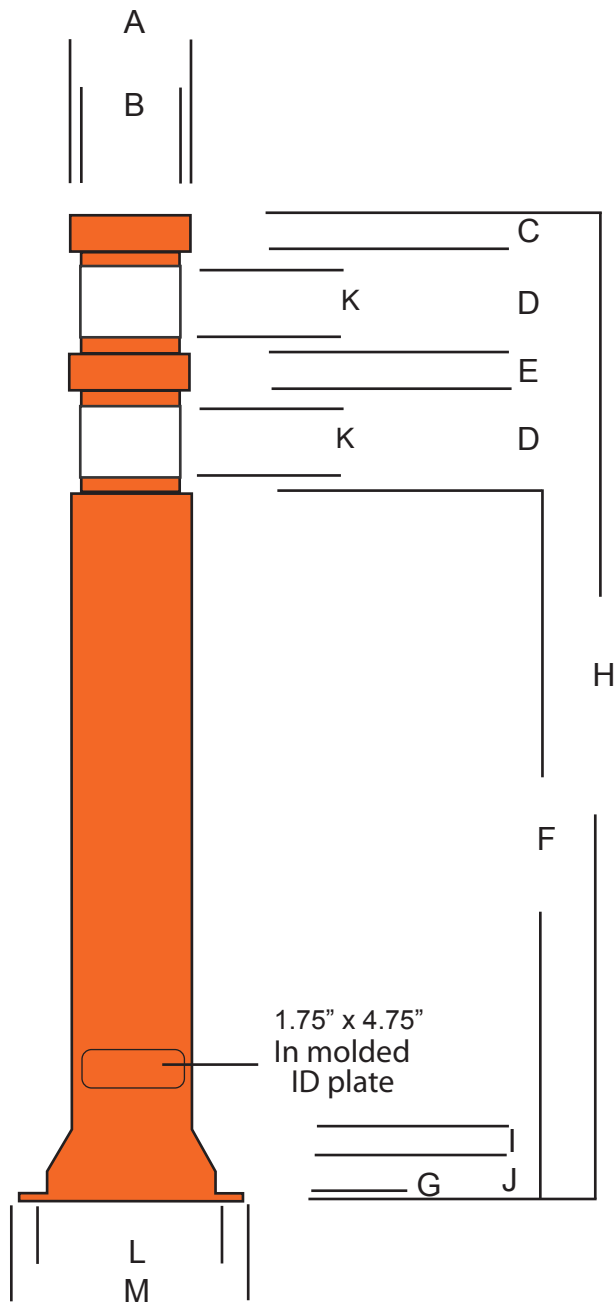

DIMENSIONS

A	4.125"
B	3.50"
C	1.25"
D	4.25"
E	1.00"
F	25.5"
G	.25"
H	41.50"
I	1.50"
J	1.50"
K	3.00"
L	4.625"
M	6.375"

Weight		
1.65 lbs		

Notes:

Post material LDPE Low Density Polyethylene flourescent orange plastic

DELINEATOR TUBE  
2 CHANNEL OPEN TOP

JBC SAFETY PLASTIC INC.  
16750 CHESTNUT ST  
CITY OF INDUSTRY CA 91748  
www.jbcsafety.com

Date 12/19/14

DWG.  
NO.

OPEN2