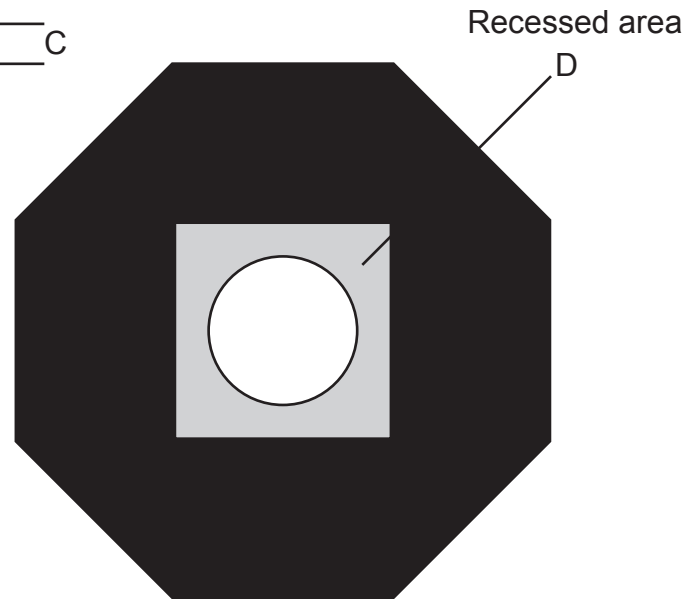

DIMENSIONS

A	17."
B	4.625 Dia"
C	.875"
D	7.50" x 7.50."
E	
F	
G	
H	
I	
J	
K	
L	
M	
N	
O	

Weight	
8.0 LBS	

Top View

Side View

Bottom View

Manufactured from 100% Recycled rubber tires and re-vulcanized for durability