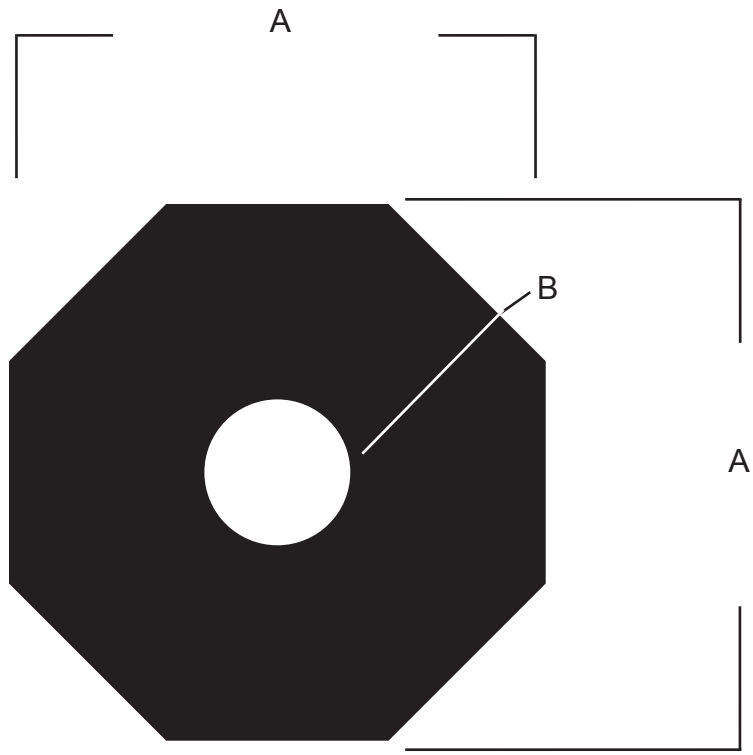

DIMENSIONS

A	17."
B	4.625 Dia"
C	.875"
D	7.50" x 7.50."
E	
F	
G	
H	
I	
J	
K	
L	
M	
N	
O	

Weight	
8.0 LBS	

Top View

Side View

Bottom View

Manufactured from 100% Recycled rubber tires and re-vulcanized for durability

	<p>DELINEATOR TUBE BASE</p> <p>BV-8</p>	
	<p>JBC SAFETY PLASTIC INC. 16750 CHESTNUT ST CITY OF INDUSTRY CA 91748 www.jbcsafety.com</p>	
<p>Date 11/15/13</p>		<p>DWG. NO. BV-8</p>