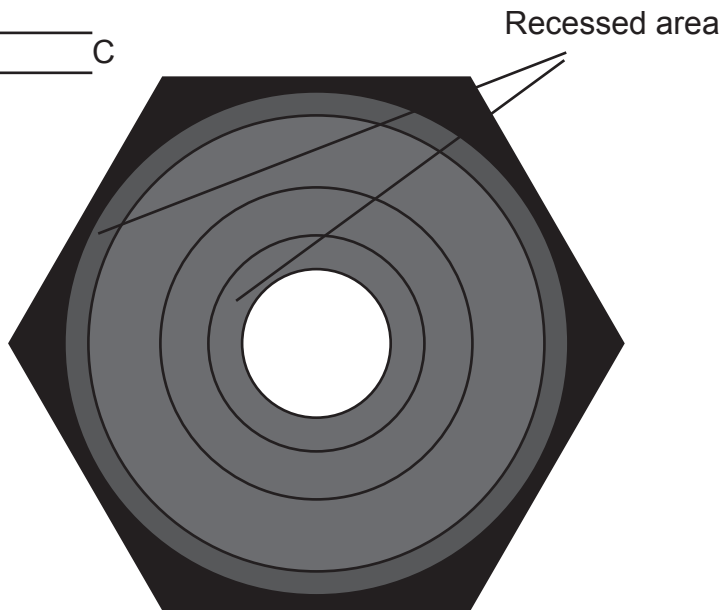

DIMENSIONS

A	17.50"
B	4.625" Dia
C	2.25"
D	
E	
F	
G	
H	
I	
J	
K	
L	
M	
N	
O	

Weight	
15.0 LBS	

Top View

Side View

Manufactured from 100% Recycled rubber tires and re-vulcanized for durability

	<p>DELINEATOR TUBE BASE</p> <p>BV-15</p>	
	<p>JBC SAFETY PLASTIC INC. 16750 CHESTNUT ST CITY OF INDUSTRY CA 91748 www.jbcsafety.com</p>	
<p>Date 8/08/19</p>		<p>DWG. NO. BV-15</p>