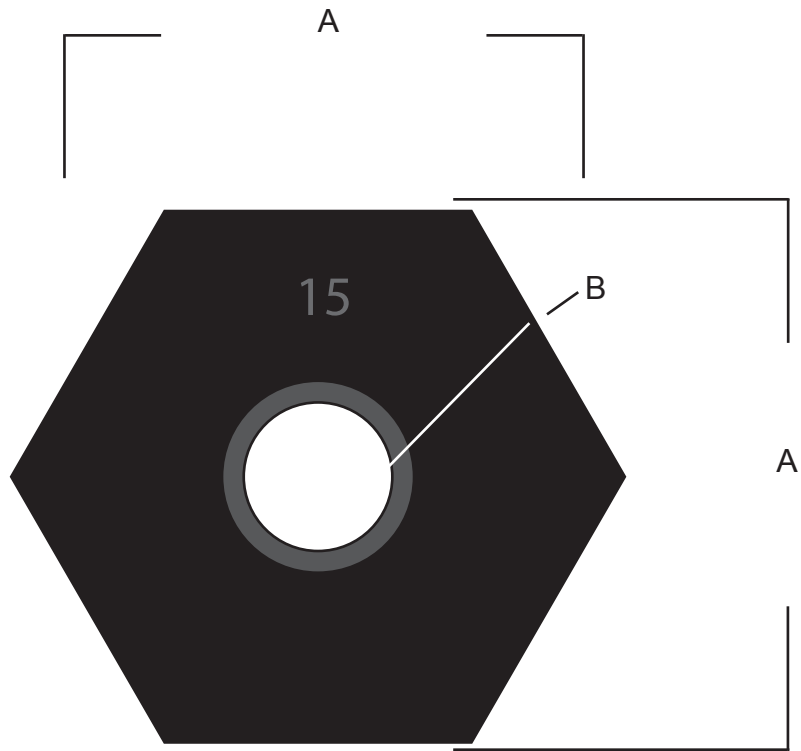

DIMENSIONS

A	17.50"
B	4.625" Dia
C	2.25"
D	
E	
F	
G	
H	
I	
J	
K	
L	
M	
N	
O	

Weight	
15.0 LBS	

Top View

Side View

Manufactured from 100% Recycled rubber tires and re-vulcanized for durability

	<p>DELINEATOR TUBE BASE</p> <p>BV-15</p>	
	<p>JBC SAFETY PLASTIC INC. 16750 CHESTNUT ST CITY OF INDUSTRY CA 91748 www.jbcsafety.com</p>	
<p>Date 8/08/19</p>		<p>DWG. NO. BV-15</p>