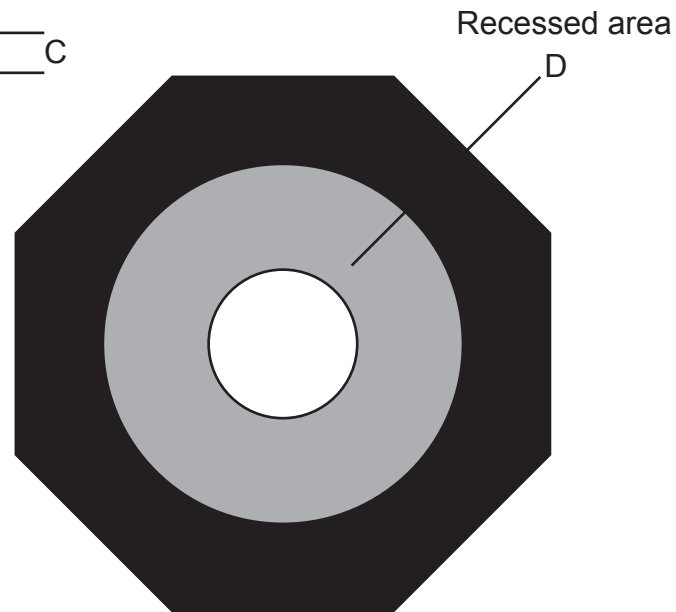

DIMENSIONS

A	17.00"
B	4.625" Dia
C	1.375"
D	9.5" Dia
E	
F	
G	
H	
I	
J	
K	
L	
M	
N	
O	

Weight	
12.0 LBS	

Top View

Side View

Bottom View

Manufactured from 100% Recycled rubber tires and re-vulcanized for durability

	<p>DELINEATOR TUBE BASE</p> <p>BV-12</p>	
	<p>JBC SAFETY PLASTIC INC. 16750 CHESTNUT ST CITY OF INDUSTRY CA 91748 www.jbcsafety.com</p>	
<p>Date 11/15/13</p>	<p>DWG. NO.</p>	<p>BV-12</p>