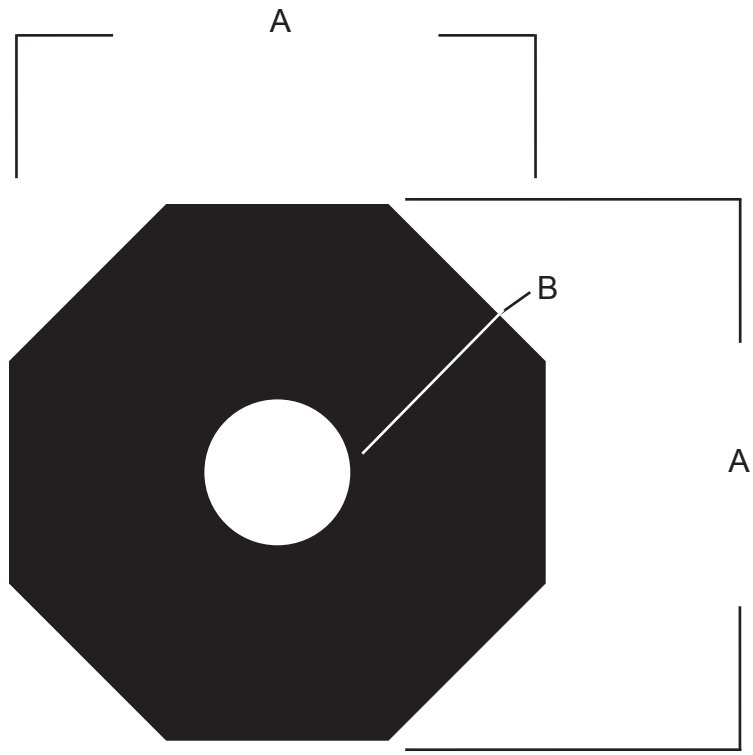

DIMENSIONS

A	17.00"
B	4.625" Dia
C	1.375"
D	9.5" Dia
E	
F	
G	
H	
I	
J	
K	
L	
M	
N	
O	

Weight	
12.0 LBS	

Top View

Side View

Bottom View

Manufactured from 100% Recycled rubber tires and re-vulcanized for durability

	<p>DELINEATOR TUBE BASE</p> <p>BV-12</p>	
	<p>JBC SAFETY PLASTIC INC. 16750 CHESTNUT ST CITY OF INDUSTRY CA 91748 www.jbcsafety.com</p>	
<p>Date 11/15/13</p>	<p>DWG. NO.</p>	<p>BV-12</p>