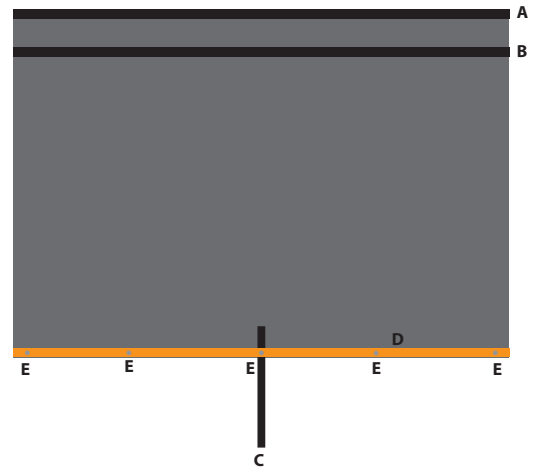

# JBC Cone Bar Roll Ups for Delineators

**White part # RUS-BCB4830**  
Reflective

**White part # RUS-BVCB4830**  
Non Reflective

**Orange part # RUS-ACB4830**  
Reflective

**Orange part # RUS-AVCB4830**  
Non Reflective

48" x 30"

MUTCD R11-2

48" x 30"

MUTCD R11-2

48" x 30"

- A - Qty 2 - 3/4" x 48" Black loop velcro
- B - Qty 2 - 3/4" x 48" Black hook velcro
- C - Qty 1 - 3/4" x 14" Black hook/loop velcro
- D - Qty 1 - 3/16" x 1 1/4" x 42" Fiberglass rib
- E - Qty 6 - Blind barrel rivets with washers

**Custom legends available upon request**  
**No minimum requirement for 48x30**